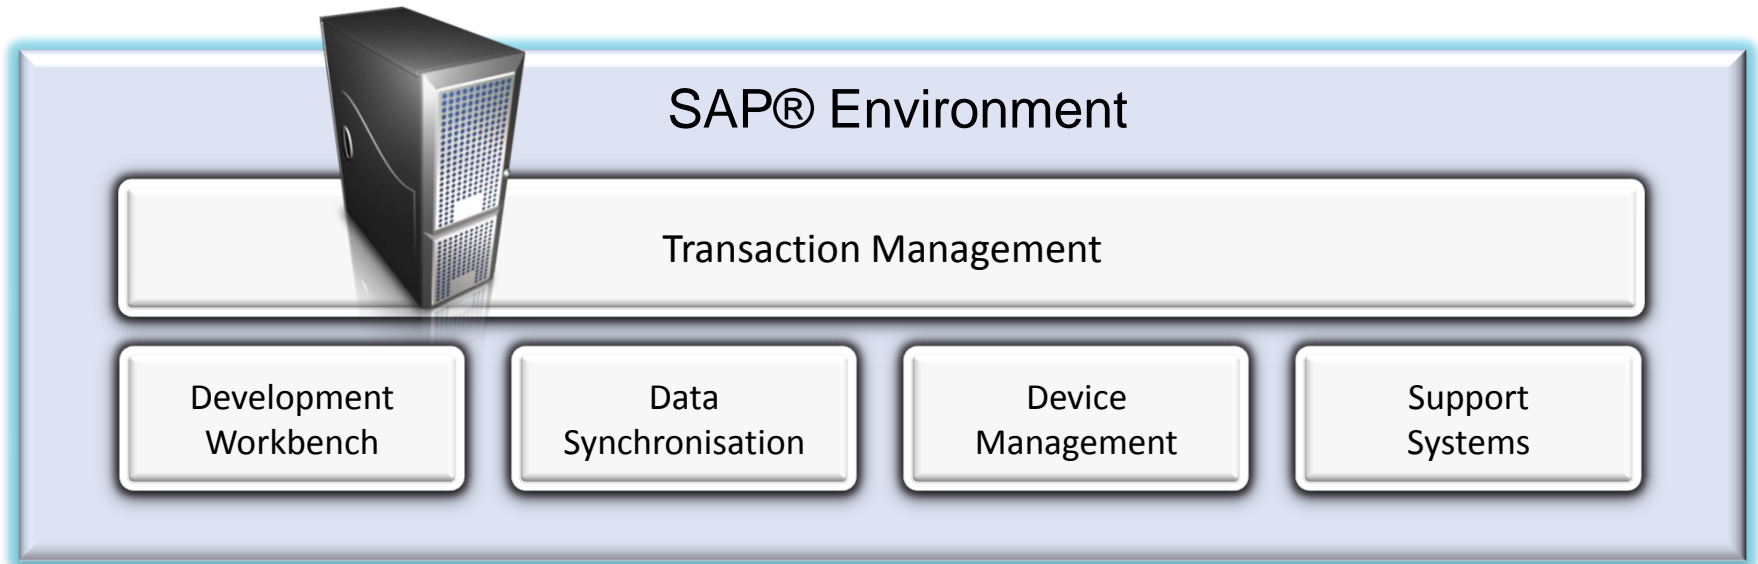

SkyMobile. Built Inside SAP®

On-Line Applications

- Barcode Scanning
- Pick/Pack Processing
- Production Recording
- Inventory Control
- Warehouse Processes

Off-line Applications

- Inventory Systems
- Production Systems
- 24x7 Mission Critical Applications
- Warehouse Processes

Field Mobility On-line/Off-line

- Field Service
- Plant Maintenance
- Workflow Approval
- Time/Expense Capture
- Order Entry
- CRM Activities
- Route Management
- Proof of Delivery